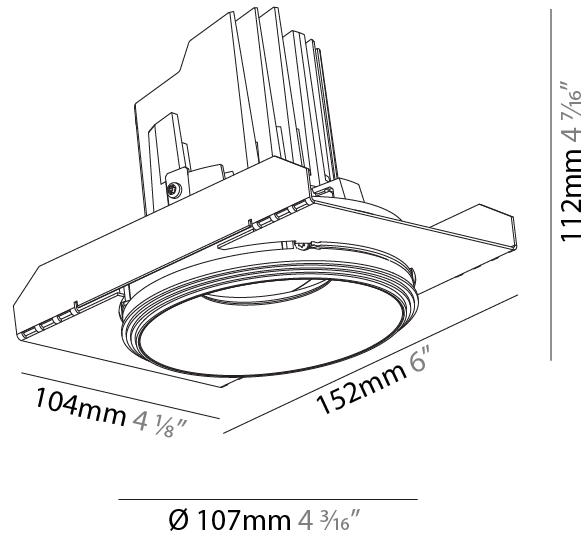

ELECTRICAL

Lamp Type: LED (Zhaga Standard)
Input Wattage (W): 15.5
Total Output Wattage (W): 14.5
Dimming: Tri-Mode (Non-Dimming and Phase Dimming (120Vac only) and 0-10V Dimming)
Driver Included: No
Driver Location: Recessed Housing
Driver Type: Constant Current - Universal
Driver Class: Class 2
Housing: See components
Input Voltage (V): 120 - 277
Constant Current (MA): 500

LED

Number of LEDs: 1
Color Temperature (°K): 2700 / 3000 / 3500 / 4000
Max. Delivered Lumen (lm): 940 / 980 / 1029 / 1050
Nominal Lumen (lm): 1386 / 1438 / 1511 / 1542
CRI: >90 CRI
Efficiency (%): 87.9 / 88.4 / 87.9
Lamp Life (hrs): 50000
Upon Request: RGB-W Tunable White Special Color Temperature Special LED

OPTICAL

Reflector: 20 / 40 / 60
Adjustability: Rotational 355°; Tilt 10°
Upon Request: Special Beam Angles

RATINGS AND CERTIFICATIONS

Zaneen Group Inc. © 2024, T 1800-388-3382, F 416-247-9319, www.zaneen.com
Certified By: Certified for North American Standards
Available for International specifications by adding "INT" at the end of the existing Model #. For assistance on 'custom' specifications, contact zteam@zaneen.com.
IP Rating: IP20
If a conflict occurs to supply the best product, we reserve the right to change specifications or materials without notice. The most recent specification sheets are found at zaneen.com